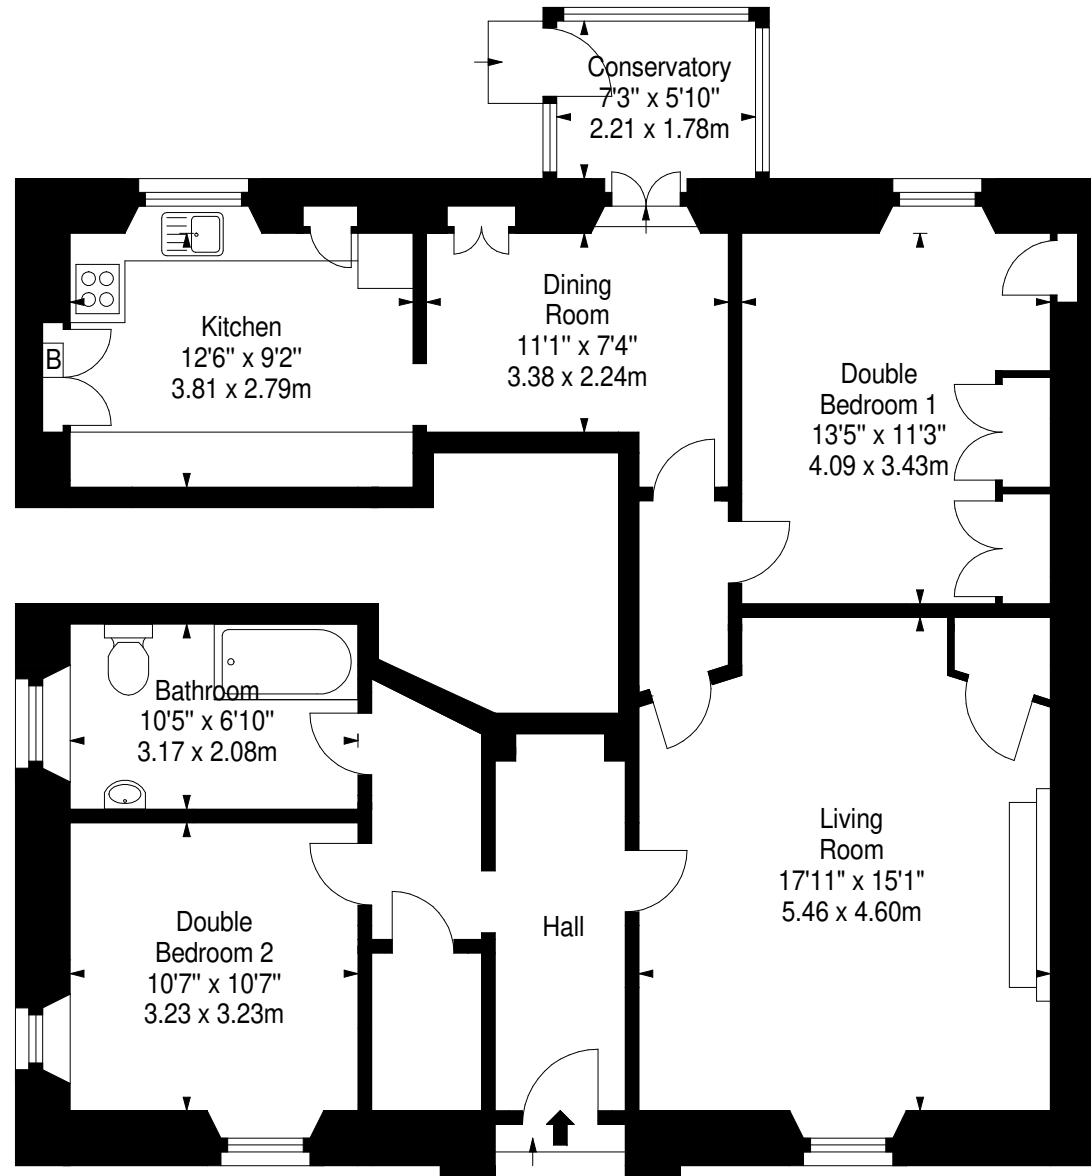

Ravenscroft Street,
Edinburgh,
Midlothian, EH17 8QL

Approx. Gross Internal Area
1068 Sq Ft - 99.22 Sq M

Garage

Approx. Gross Internal Area
160 Sq Ft - 14.86 Sq M

For identification only. Not to scale.

© SquareFoot 2026

Ground Floor

Ground Floor