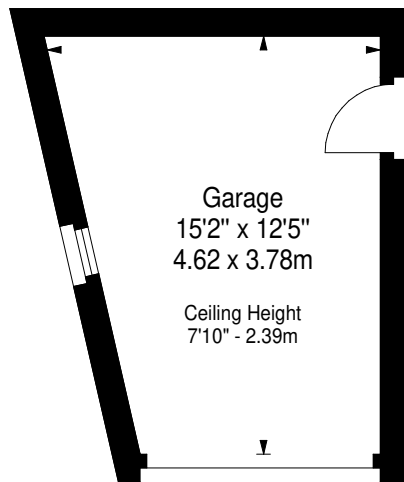

Ravenscroft Street,
Edinburgh,
Midlothian, EH17 8QL

Approx. Gross Internal Area
1068 Sq Ft - 99.22 Sq M

Garage

Approx. Gross Internal Area
160 Sq Ft - 14.86 Sq M

For identification only. Not to scale.

© SquareFoot 2026

Ground Floor

Ground Floor