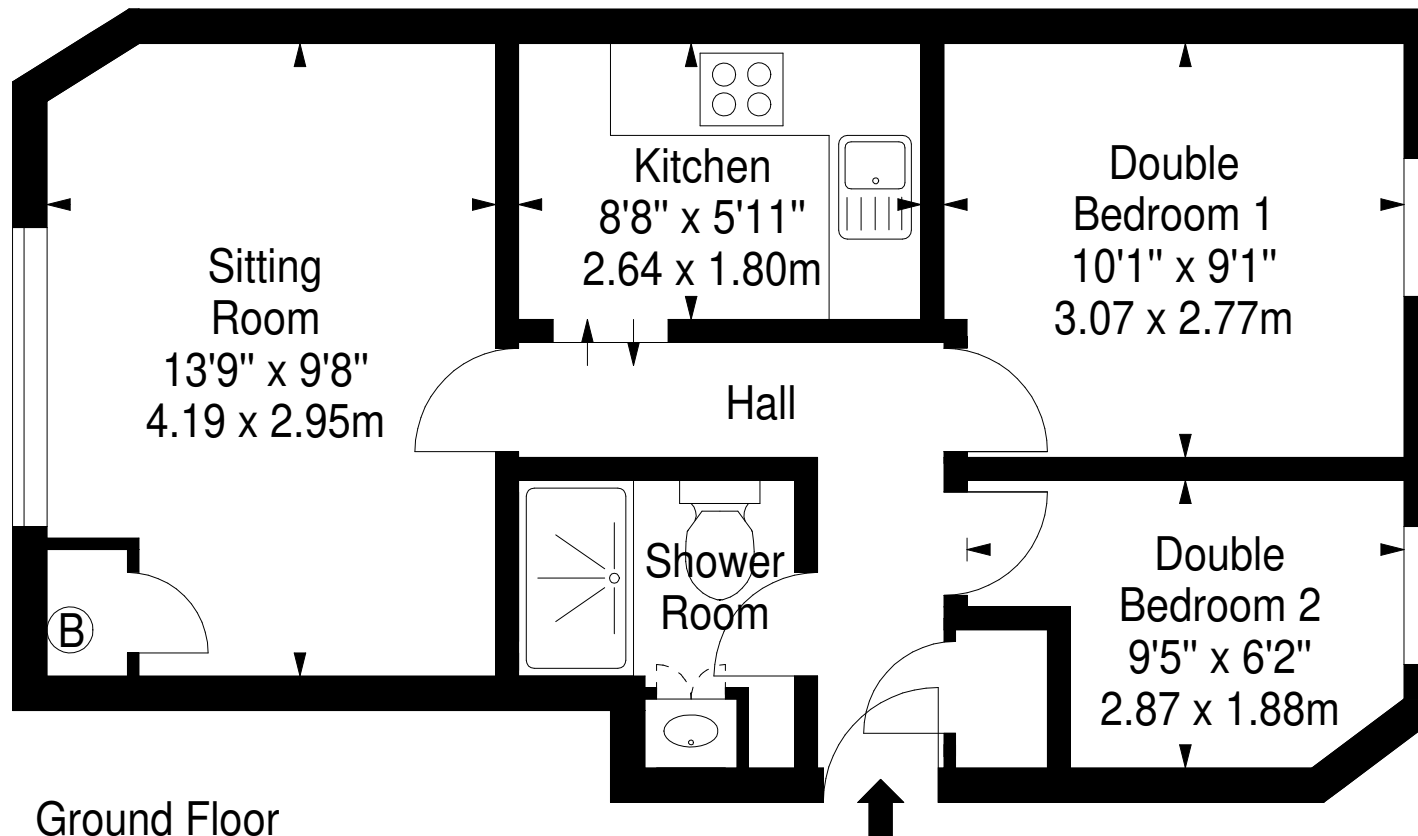

**Richmond Terrace,  
Edinburgh,  
Midlothian, EH11 2BY**

Approx. Gross Internal Area  
436 Sq Ft - 40.50 Sq M  
For identification only. Not to scale.  
© SquareFoot 2026

Ground Floor